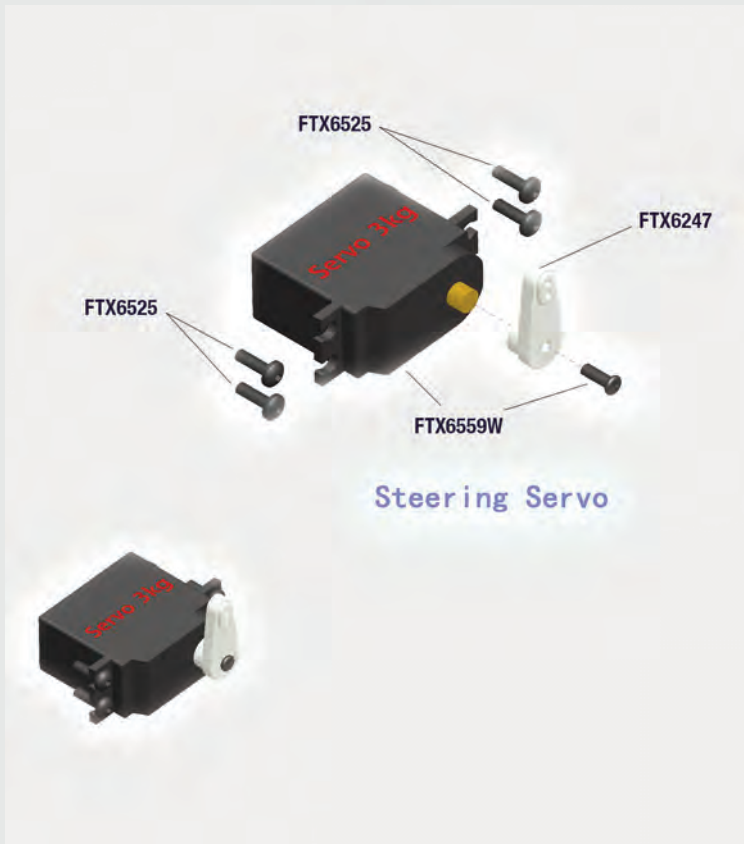

BUGSTA

CARNAGE

**1/10 SCALE 4WD READY-TO-RUN BRUSHED OR BRUSHLESS
ELECTRIC MOTOR POWERED RACING TRUGGIES**

COMPONENT AND UPGRADE PARTS LISTING

www.ftx-rc.com

Rear Assembly

ESC

Etronix Photon 2.1W
Splashproof Brushless Speed Control

ET0125 Photon Brushless ESC 45AMP
ET0126 Photon Brushless ESC 60AMP

Steering Assembly

Motor Assembly

FRONT & REAR SHOCK ASSEMBLY

B O M

TYPE	ICON	SPEC	QTY
Round Head Self Tapping Hex Screw		2x10	4
Button Head Hex Screw		M3x8	2
		M3x10	2
		M3x12	3
Cap Head Hex Screw		M3x8	4
		M3x20	2
Flat Head Hex		M3x8	2
		M3x10	10
		M3x12	3
		M3x14	4
		M3x18	2
		M3x36	2
Set Screw		M4x4	1
Ring Self Tapping Screw		M4x10	2
		3x4	2
Washer		a6x9, 1x0.2	2
Nylon Lock Nut		M3	2
E clip		a2.5	5
O'Ring		a6, 02x4, 02x1, 02	4
Ball Bearing		a6x3x2, 5	4
		a15, 6x12, 6x1, 5	2
		a15x10x4	2
		a10x5x4	6

B O M

TYPE	ICON	SPEC	QTY
Round Head Self Tapping Hex Screw		2x10	4
Button Head Hex Screw		M3x8	6
		M3x10	6
		M3x12	2
Cap Head Hex Screw		M3x18	2
		M3x25	1
Flat Head Hex		M3x10	4
		M3x12	3
		M3x14	4
		M3x18	2
		M3x36	2
		M4x4	1
Set Screw		M4x10	2
Ring Self Tapping Screw		3x4	2
Washer		a6x9, 1x0.2	2
Nylon Lock Nut		M3	3
E clip		a2.5	5
O'Ring		a6, 02x4, 02x1, 02	4
		a15, 6x12, 6x1, 5	2
Ball Bearing		a15x10x4	2
		a10x5x4	6