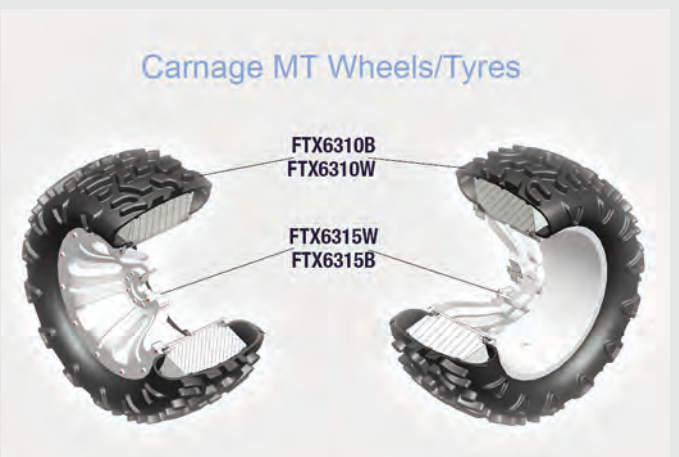

BUGSTA

CARNAGE

**1/10 SCALE 4WD READY-TO-RUN BRUSHED OR BRUSHLESS
ELECTRIC MOTOR POWERED RACING TRUGGIES**

COMPONENT AND UPGRADE PARTS LISTING

www.ftx-rc.com

Rear Assembly

ESC

Etronix Photon 2.1W
Splashproof Brushless Speed Control

ET0125 Photon Brushless ESC 45AMP
ET0126 Photon Brushless ESC 60AMP

Steering Assembly

Motor Assembly

FRONT & REAR SHOCK ASSEMBLY

B O M

TYPE	ICON	SPEC	QTY
Round Head Self Tapping Hex Screw		2x10	4
Button Head Hex Screw		M3x8	2
		M3x10	2
		M3x12	3
Cap Head Hex Screw		M3x8	4
		M3x20	2
Flat Head Hex		M3x8	2
		M3x10	10
		M3x12	3
		M3x14	4
		M3x18	2
		M3x36	2
Set Screw		M4x4	1
Ring Self Tapping Screw		M4x10	2
		3x4	2
Washer		a6x9, 1x0.2	2
Nylon Lock Nut		M3	2
E clip		a2.5	5
O'Ring		a6, 02x4, 02x1, 02	4
Ball Bearing		a6x3x2, 5	4
		a15, 6x12, 6x1, 5	2
		a15x10x4	2
		a10x5x4	6

B O M

TYPE	ICON	SPEC	QTY
Round Head Self Tapping Hex Screw		2x10	4
Button Head Hex Screw		M3x8	6
		M3x10	6
		M3x12	2
Cap Head Hex Screw		M3x18	2
		M3x25	1
Flat Head Hex		M3x10	4
		M3x12	3
		M3x14	4
		M3x18	2
		M3x36	2
		M4x4	1
Set Screw		M4x10	2
Ring Self Tapping Screw		3x4	2
Washer		a6x9, 1x0.2	2
Nylon Lock Nut		M3	3
E clip		a2.5	5
O'Ring		a6, 02x4, 02x1, 02	4
		a15, 6x12, 6x1, 5	2
Ball Bearing		a15x10x4	2
		a10x5x4	6