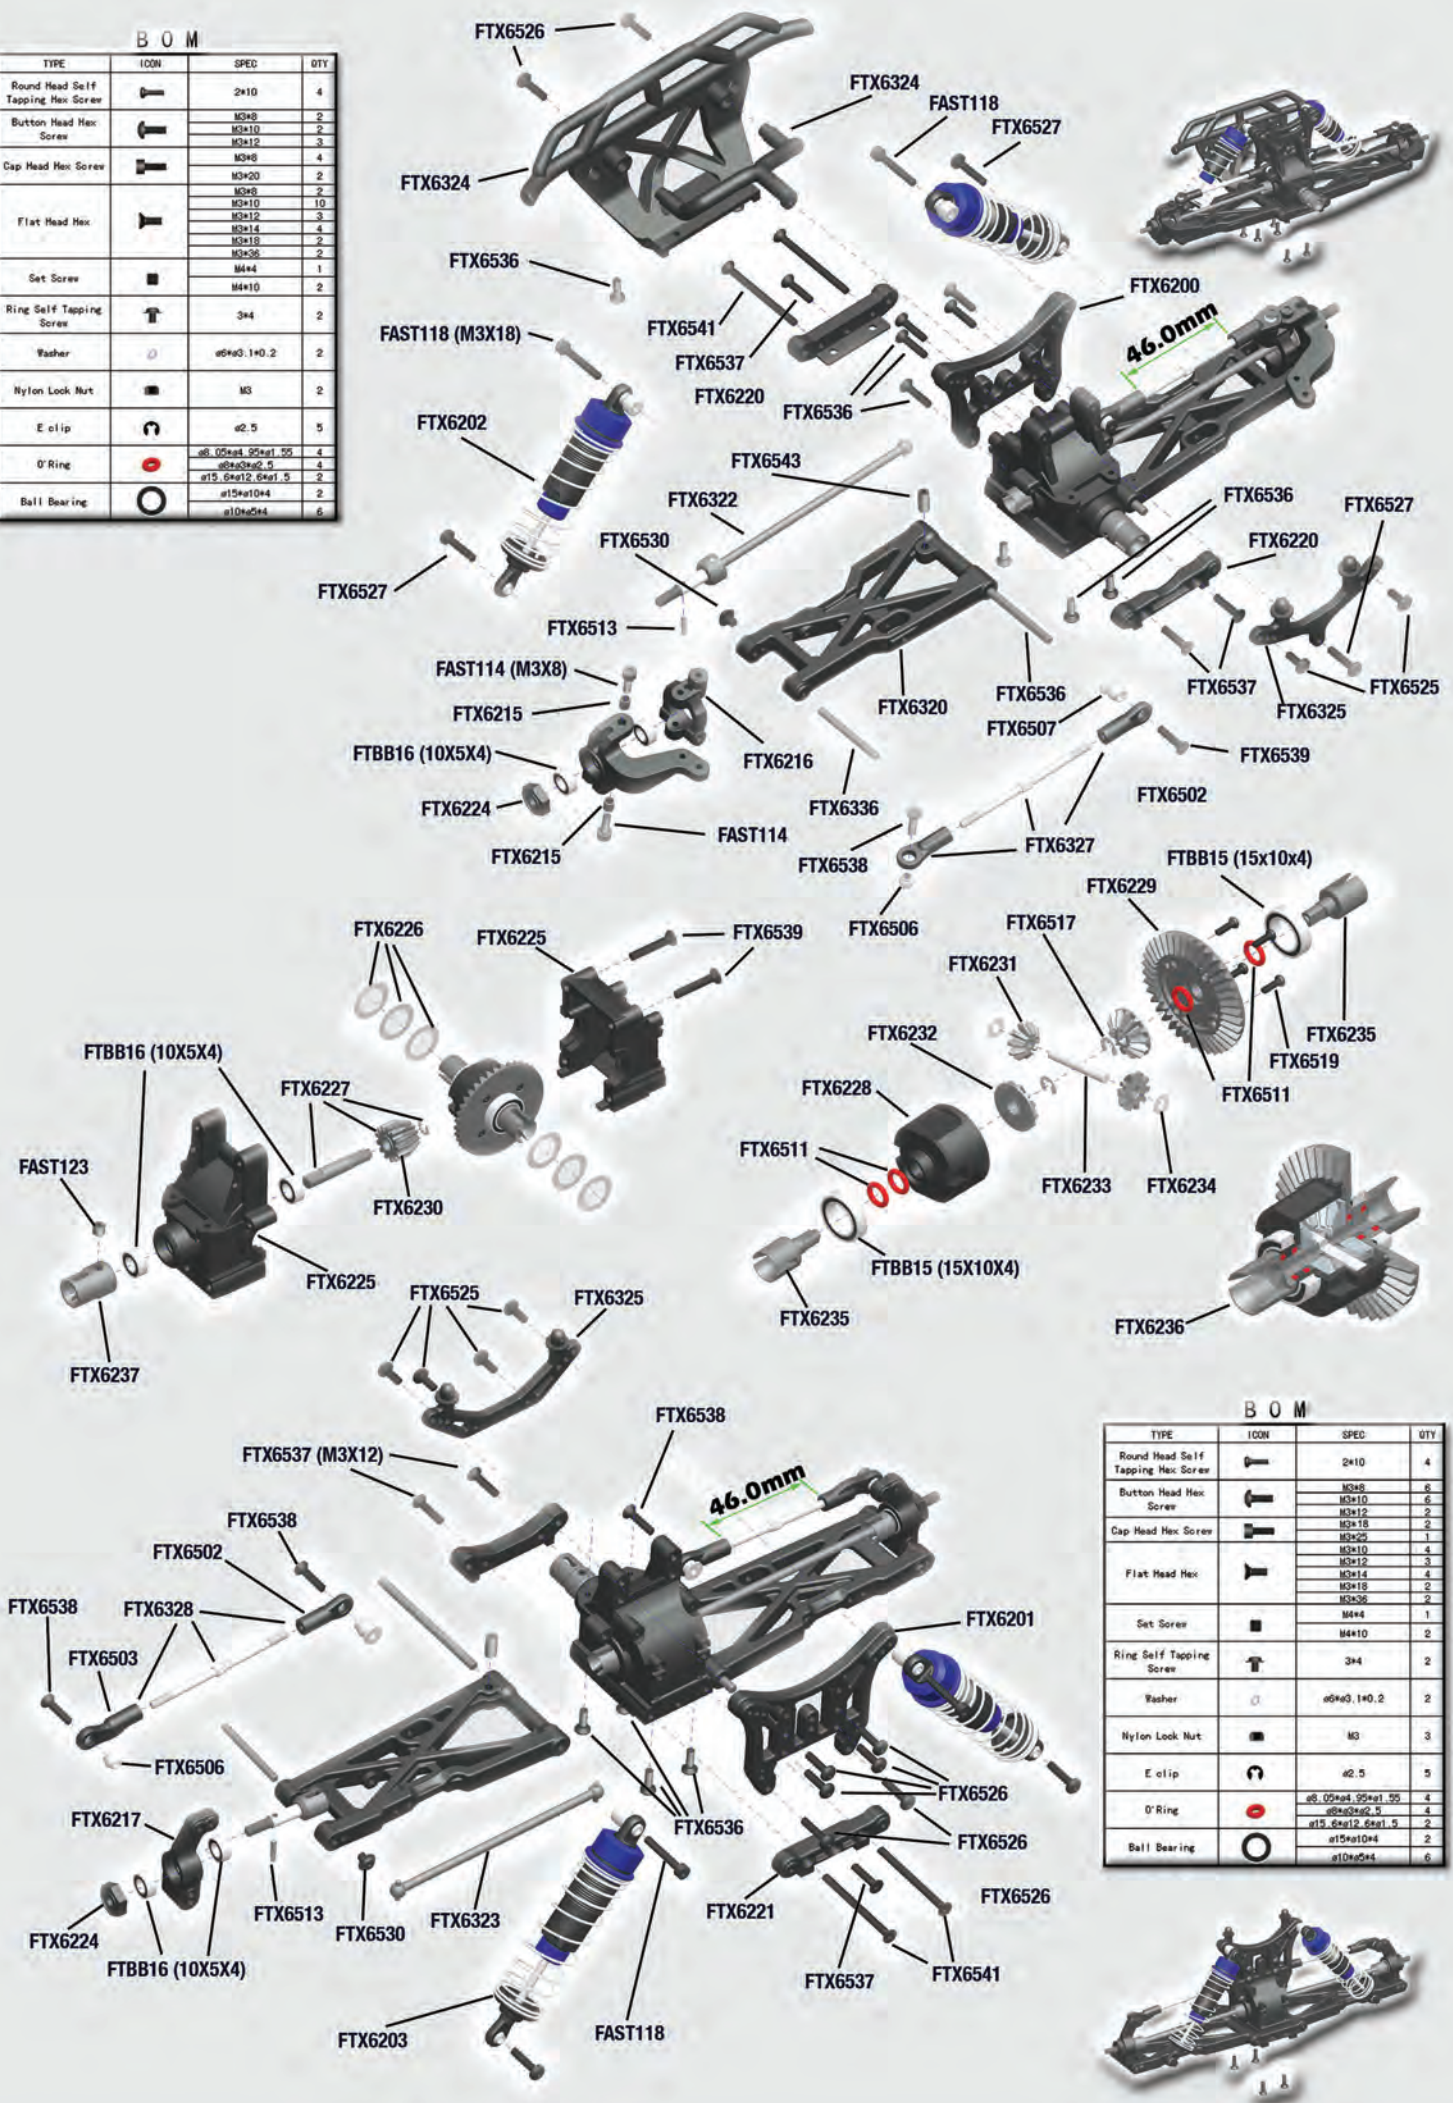

ET0125 Photon Brushless ESC 45AMP
ET0126 Photon Brushless ESC 60AMP

Steering Assembly

Motor Assembly

FRONT & REAR SHOCK ASSEMBLY

B O M

TYPE	ICON	SPEC	QTY
Round Head Self Tapping Hex Screw		2x10	4
Button Head Hex Screw		M3x8	2
		M3x10	2
		M3x12	3
Cap Head Hex Screw		M3x8	4
		M3x20	2
Flat Head Hex		M3x8	2
		M3x10	10
		M3x12	3
		M3x14	4
		M3x18	2
		M3x36	2
Set Screw		M4x4	1
Ring Self Tapping Screw		M4x10	2
		3x4	2
Washer		a6x9, 1x0.2	2
Nylon Lock Nut		M3	2
E clip		a2.5	5
O'Ring		a6, 02x4, 02x1, 02	4
Ball Bearing		a6x3x2, 5	4
		a15, 6x12, 6x1, 5	2
		a15x10x4	2
		a10x5x4	6

B O M

TYPE	ICON	SPEC	QTY
Round Head Self Tapping Hex Screw		2x10	4
Button Head Hex Screw		M3x8	6
		M3x10	6
		M3x12	2
Cap Head Hex Screw		M3x18	2
		M3x25	1
Flat Head Hex		M3x10	4
		M3x12	3
		M3x14	4
		M3x18	2
		M3x36	2
		M4x4	1
Set Screw		M4x10	2
Ring Self Tapping Screw		3x4	2
Washer		a6x9, 1x0.2	2
Nylon Lock Nut		M3	3
E clip		a2.5	5
O'Ring		a6, 02x4, 02x1, 02	4
		a15, 6x12, 6x1, 5	2
Ball Bearing		a15x10x4	2
		a10x5x4	6