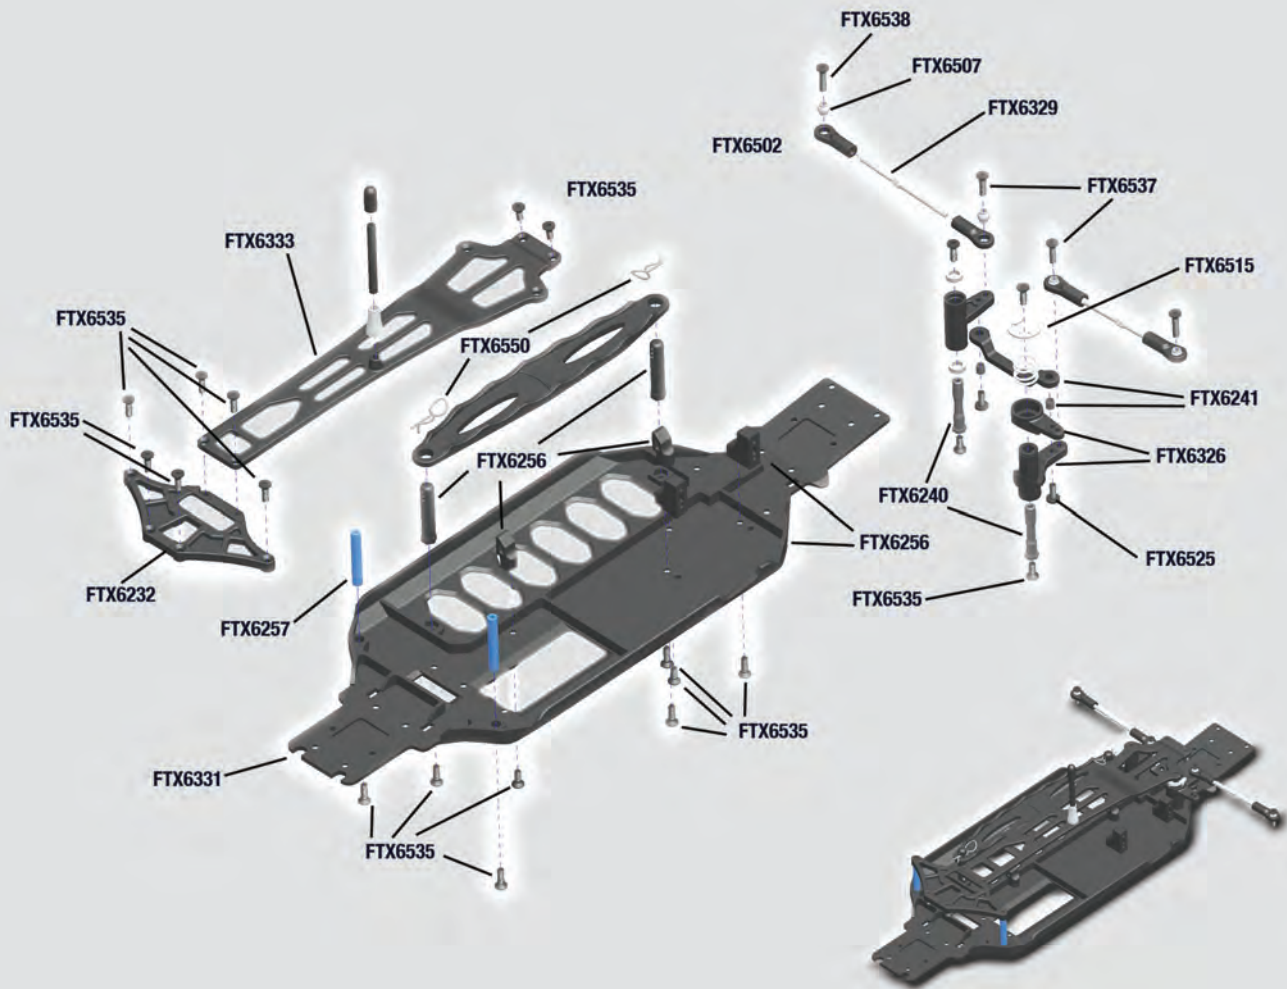

BUGSTA

CARNAGE

**1/10 SCALE 4WD READY-TO-RUN BRUSHED OR BRUSHLESS
ELECTRIC MOTOR POWERED RACING TRUGGIES**

COMPONENT AND UPGRADE PARTS LISTING

www.ftx-rc.com

Rear Assembly

ESC

Etronix Photon 2.1W
Splashproof Brushless Speed Control

ET0125 Photon Brushless ESC 45AMP
ET0126 Photon Brushless ESC 60AMP

Steering Assembly

Motor Assembly

FRONT & REAR SHOCK ASSEMBLY

B O M

TYPE	ICON	SPEC	QTY
Round Head Self Tapping Hex Screw		2x10	4
Button Head Hex Screw		M3x8	2
		M3x10	2
		M3x12	3
Cap Head Hex Screw		M3x8	4
		M3x20	2
Flat Head Hex		M3x8	2
		M3x10	10
		M3x12	3
		M3x14	4
		M3x18	2
		M3x36	2
Set Screw		M4x4	1
Ring Self Tapping Screw		M4x10	2
		3x4	2
Washer		a6x9, 1x0.2	2
Nylon Lock Nut		M3	2
E clip		a2.5	5
O'Ring		a6, 02x4, 02x1, 02	4
Ball Bearing		a6x3x2, 5	4
		a15, 6x12, 6x1, 5	2
		a15x10x4	2
		a10x5x4	6

B O M

TYPE	ICON	SPEC	QTY
Round Head Self Tapping Hex Screw		2x10	4
Button Head Hex Screw		M3x8	6
		M3x10	6
		M3x12	2
Cap Head Hex Screw		M3x18	2
		M3x25	1
Flat Head Hex		M3x10	4
		M3x12	3
		M3x14	4
		M3x18	2
		M3x36	2
		M4x4	1
Set Screw		M4x10	2
Ring Self Tapping Screw		3x4	2
Washer		a6x9, 1x0.2	2
Nylon Lock Nut		M3	3
E clip		a2.5	5
O'Ring		a6, 02x4, 02x1, 02	4
		a15, 6x12, 6x1, 5	2
Ball Bearing		a15x10x4	2
		a10x5x4	6