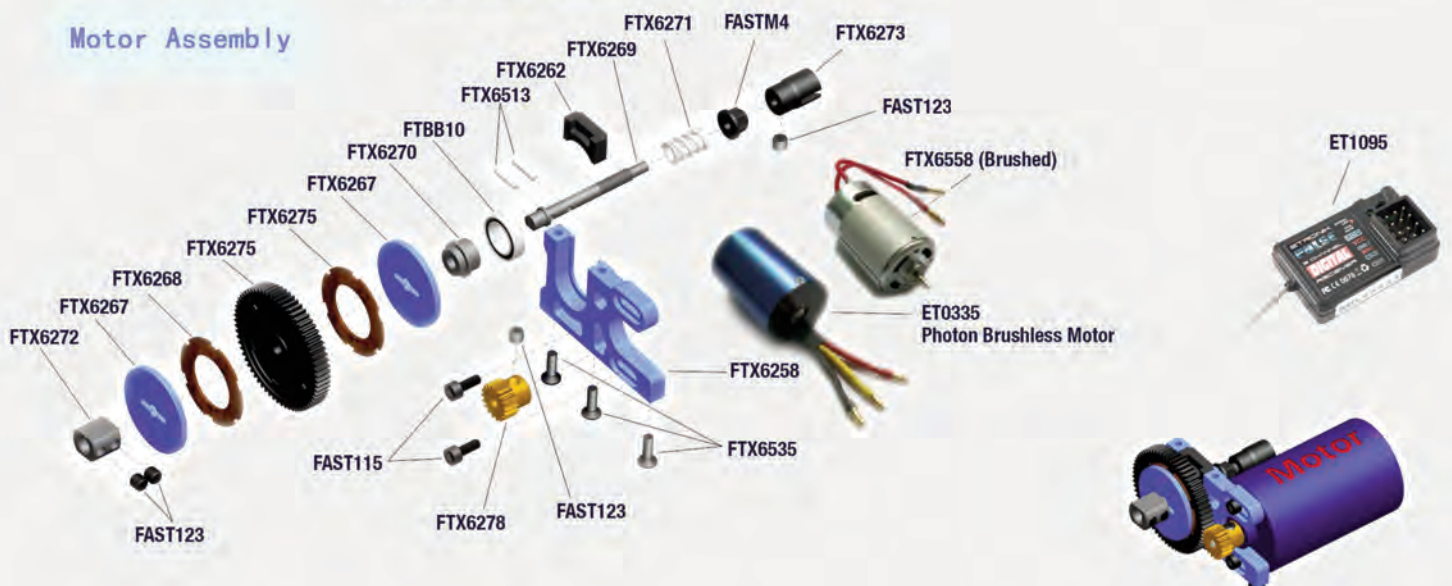

BUGSTA

CARNAGE

**1/10 SCALE 4WD READY-TO-RUN BRUSHED OR BRUSHLESS
ELECTRIC MOTOR POWERED RACING TRUGGIES**

COMPONENT AND UPGRADE PARTS LISTING

www.ftx-rc.com

Rear Assembly

ESC

Etronix Photon 2.1W
Splashproof Brushless Speed Control

ET0125 Photon Brushless ESC 45AMP
ET0126 Photon Brushless ESC 60AMP

Steering Assembly

Motor Assembly

FRONT & REAR SHOCK ASSEMBLY

B O M

TYPE	ICON	SPEC	QTY
Round Head Self Tapping Hex Screw		2x10	4
Button Head Hex Screw		M3x8	2
		M3x10	2
		M3x12	3
Cap Head Hex Screw		M3x8	4
		M3x20	2
Flat Head Hex		M3x8	2
		M3x10	10
		M3x12	3
		M3x14	4
		M3x18	2
		M3x36	2
Set Screw		M4x4	1
Ring Self Tapping Screw		M4x10	2
		3x4	2
Washer		a6x9, 1x0.2	2
Nylon Lock Nut		M3	2
E clip		a2.5	5
O'Ring		a6, 02x4, 02x1, 02	4
Ball Bearing		a6x3x2, 5	4
		a15, 6x12, 6x1, 5	2
		a15x10x4	2
		a10x5x4	6

B O M

TYPE	ICON	SPEC	QTY
Round Head Self Tapping Hex Screw		2x10	4
Button Head Hex Screw		M3x8	6
		M3x10	6
		M3x12	2
Cap Head Hex Screw		M3x18	2
		M3x25	1
Flat Head Hex		M3x10	4
		M3x12	3
		M3x14	4
		M3x18	2
		M3x36	2
		M4x4	1
Set Screw		M4x10	2
Ring Self Tapping Screw		3x4	2
Washer		a6x9, 1x0.2	2
Nylon Lock Nut		M3	3
E clip		a2.5	5
O'Ring		a6, 02x4, 02x1, 02	4
		a15, 6x12, 6x1, 5	2
Ball Bearing		a15x10x4	2
		a10x5x4	6